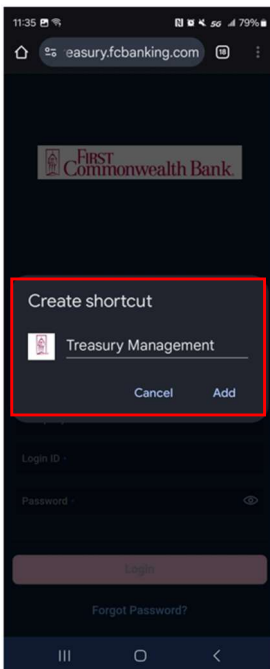

### Direct URL:

<https://treasury.fcbanking.com/pwa/fcbanking/login>

If searching the direct URL in Google, below are the steps customers will take to push the tile onto their homepage.

1. Click the three dots in the upper right hand corner.

2. Click 'Add to Home screen'.

3. You will be prompted to Install or Create shortcut. Click 'Create shortcut'

4. Rename your shortcut. In the example below, we used Treasury Management. Once finished click 'Add'.