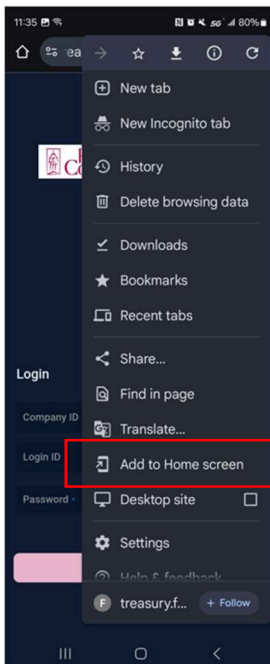

### Direct URL:

<https://treasury.fcbanking.com/pwa/fcbanking/login>

If searching the direct URL in Google, below are the steps customers will take to push the tile onto their homepage.

1. Click the three dots in the upper right hand corner.

2. Click 'Add to Home screen'.

3. You will be prompted to Install or Create shortcut. Click 'Create shortcut'

4. Rename your shortcut. In the example below, we used Treasury Management. Once finished click 'Add'.