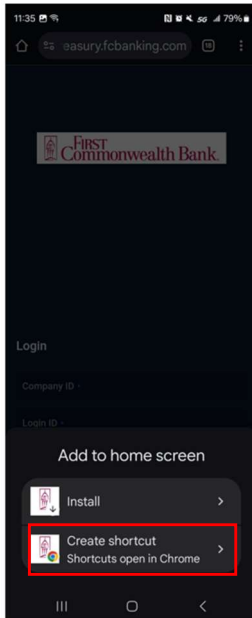

### Direct URL:

<https://treasury.fcbanking.com/pwa/fcbanking/login>

If searching the direct URL in Google, below are the steps customers will take to push the tile onto their homepage.

1. Click the three dots in the upper right hand corner.

2. Click 'Add to Home screen'.

3. You will be prompted to Install or Create shortcut. Click 'Create shortcut'

4. Rename your shortcut. In the example below, we used Treasury Management. Once finished click 'Add'.