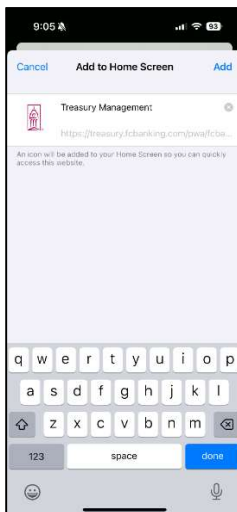

## How to Add PWA to Apple Device's Home Page

### Direct URL:

<https://treasury.fcbanking.com/pwa/fcbanking/login>

If searching the direct URL in Safari, below are the steps customer's will take to push the tile onto their homepage.

1. Click the share icon.

2. Scroll until you find 'Add to Home Screen'.

3. Customers can rename the tile if they would like and click Add.

4. Once finished, click done and the tile will on the user's home screen.