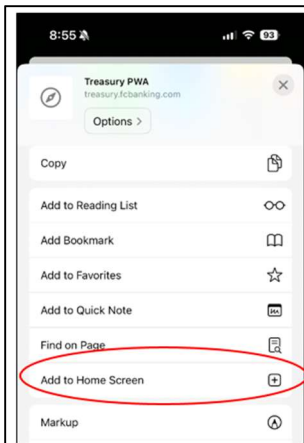

### Direct URL:

<https://treasury.fcbanking.com/pwa/fcbanking/login>

If searching the direct URL in Safari, below are the steps customer's will take to push the tile onto their homepage.

1. Click the share icon.

2. Scroll until you find 'Add to Home Screen'.

3. Customers can rename the tile if they would like and click Add.

4. Once finished, click done and the tile will on the user's home screen.